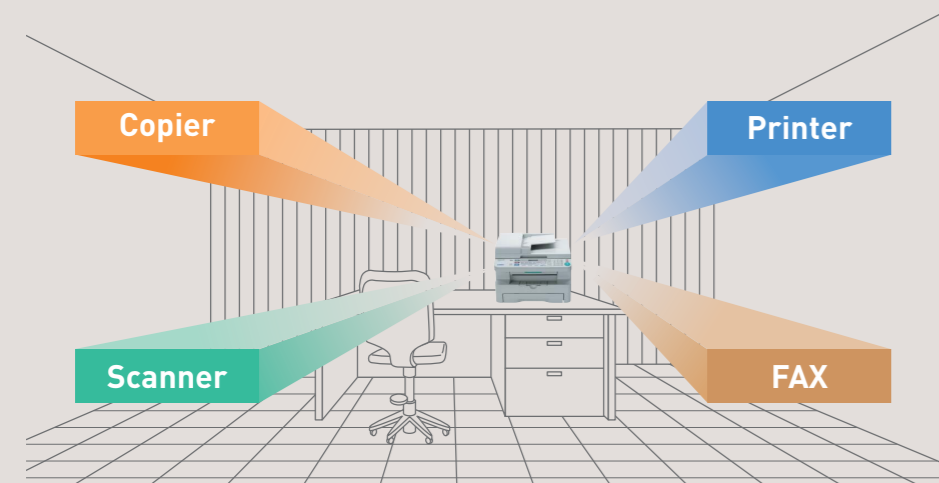

Versatile, high-performance functions greatly improve document handling efficiency

Multi-Function

"4-in-1" multi-Function design dramatically improves business efficiency for every document-related task from faxing and copying to scanning and printing.

KX-MB771 Other Features

Laser Printer

- High-Speed 18-ppm Laser Print Speed
- 600 x 600 dpi Resolution
- Approx. 15 Seconds Warmup Time
- 250-Sheet Paper Capacity
- USB 2.0 High-Speed Interface
- For Microsoft® Windows® 98/Me/2000/XP/Vista*4

Flatbed Copier

- Enhanced 600 dpi Laser Copy Quality
- Up to 18-cpm Copy Speed
- Multiple Copies: up to 99 from One Original
- Enlarge up to 400%, Reduce up to 25%
- Automatic Document Feeder (20-Sheet)

Colour Scanner

- Colour Scanning with Flatbed and Automatic Document Feeder
- 9600 dpi (Interpolated) Scanning Capability
- 24-bit Colour Output, 8-bit Monochrome Output
- TWAIN Compatible
- Scan to PC as PDF, JPEG, BMP or TIFF*4
- Convert Scanned Pages to Editable Documents with Readiris OCR Software*4
- Easy-to-Use Image Viewer*4

Laser Fax

- 33.6 kbps Super G3 FAX
- Resolution: Standard/Fine/Super Fine/Photo
- Reception Memory with backup, up to 170 pages*1,*2
- Transmission Memory, up to 150 pages*1,*2
- 64-Level Photo Resolution
- Dual Access with Reserved Transmission
- Error Correction Mode (ECM)
- PC Fax*4
- Junk Fax Prohibitor

Option

KX-FA103
Handset Unit

Consumables†

KX-FAT92
Toner Cartridge
(2,000 pages*1,*5)

KX-FAD93
Drum Unit
(Max. 6,000 pages*6)

KX-MB771 Specifications

General Function	
Type:	Desktop
Printing Process:	Laser
Memory Capacity (for Operation and Storing Memory):	32-MB
PC Interface:	USB 2.0 High-speed
Scanning System:	CIS, fixed flatbed
Caller ID Ready*3:	FSK/DTMF
Dialing Mode:	Tone (DTMF)/pulse
Automatic Document Feeder:	20-sheet
Paper Tray:	250-sheet
Warmup Time:	Approx. 15 seconds (20°C)
Printer Function	
PC Interface:	USB 2.0 High-speed
Printing Speed:	18-PPM
Printing Resolution:	600 dpi x 600 dpi
Compatible OS*4:	98/Me/2000/XP/Vista
Emulation:	GDI
Paper Handling:	Letter/A4/Legal
Copier Function	
First Copy Time:	Approx. 17 seconds (A4)
Memory Copy Speed:	18-CPM
Resolution:	TEXT, TEXT/PHOTO/PHOTO
Multi-Copy:	Up to 99 copies
Enlarge/Reduction Copy:	25 - 400% (1% step)
Scanner Function	
Colour Scanning:	Input 48 bits, output 24 bits
Monochrome Scanning:	Input 16 bits, output 8 bits
Scanning Resolution:	600 dpi x 300 dpi (ADF) 600 dpi x 1200 dpi (Flatbed) 9600 dpi x 9600 dpi (interpolated)
Scanner Driver:	TWAIN 18
Fax Function	
Compatibility:	ITU T G3
Paper Handling:	A4/letter
Scanning Width:	208 mm
Modem Speed:	33.6 kbps
Transmission Speed:	Approx. 4 seconds per page*1,*5 in ECM-MMR memory transmission
Compression System:	MH / MR / MMR
Resolution:	Standard/fine/super fine/photo
Halftone:	64 levels
Memory Transmission:	Max. 150 pages*2
Memory Reception:	Max. 170 pages*2
Power Consumption:	
Sleep:	Approx. 6.5 W
Standby:	Approx. 65 W
Copy:	Approx. 320 W
Maximum:	Approx. 950 W when the fuser lamp turns on
Power Source†:	AC 220 - 240V, 50/60 Hz
Dimensions (W x D x H):	420 mm x 445 mm x 305 mm (16.54" x 17.52" x 12.00")
Weight:	Approx. 13 kg (28.7 lb.)