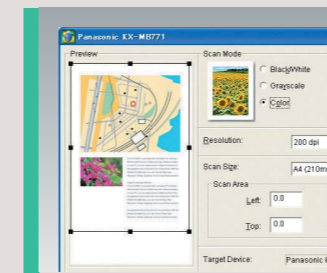

Colour Scanner

The ultimate in detailed reproduction