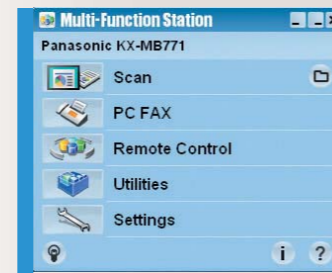

The Ultimate Full-Function Business Machine for Enhancing Business Efficiency

Helps to maximize the office's human resources!

The KX-MB771 is equipped with fax, copy, print and scan functions to handle virtually all office document processing needs. Its small footprint efficiently utilizes office space.

Each KX-MB771 function features the high performance necessary to maximize office productivity.

The new multifunctional KX-MB771 combines high speed, beautiful results and easy operation.

Laser Printer

Beauty Plus Convenience